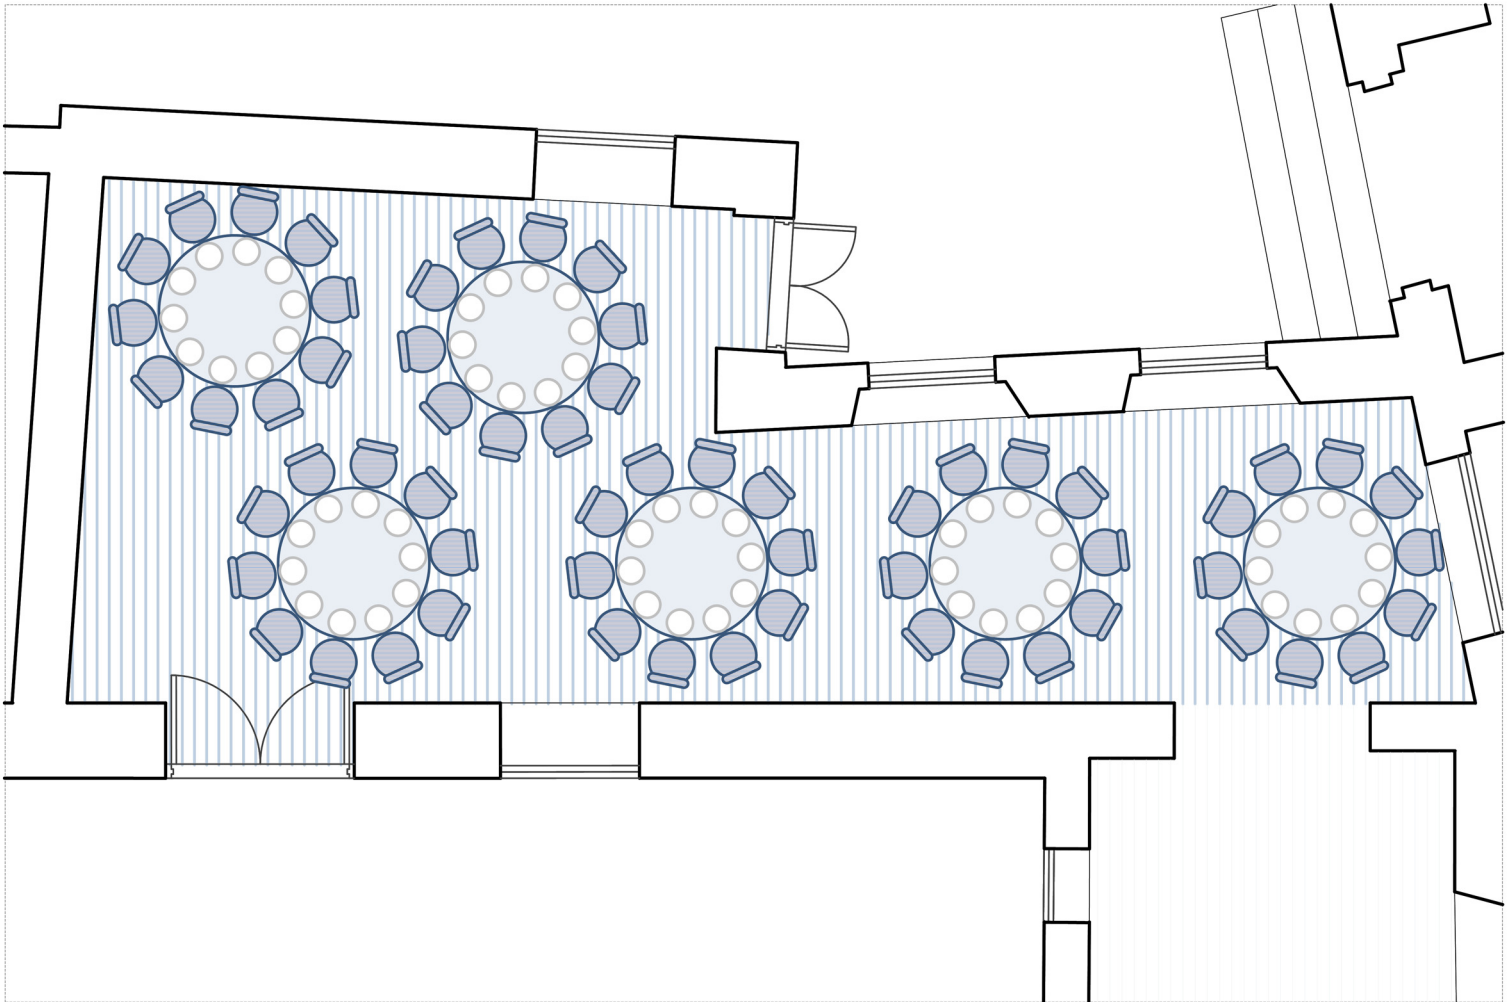

6 tables of 150cm of 10 pax

Surface Area

Length - Width - Height

Door

Day light

Covered

Air Conditioned

49,6 m2

13,5x4,75x4

1,50 x 2,20m

Yes

Yes

Yes