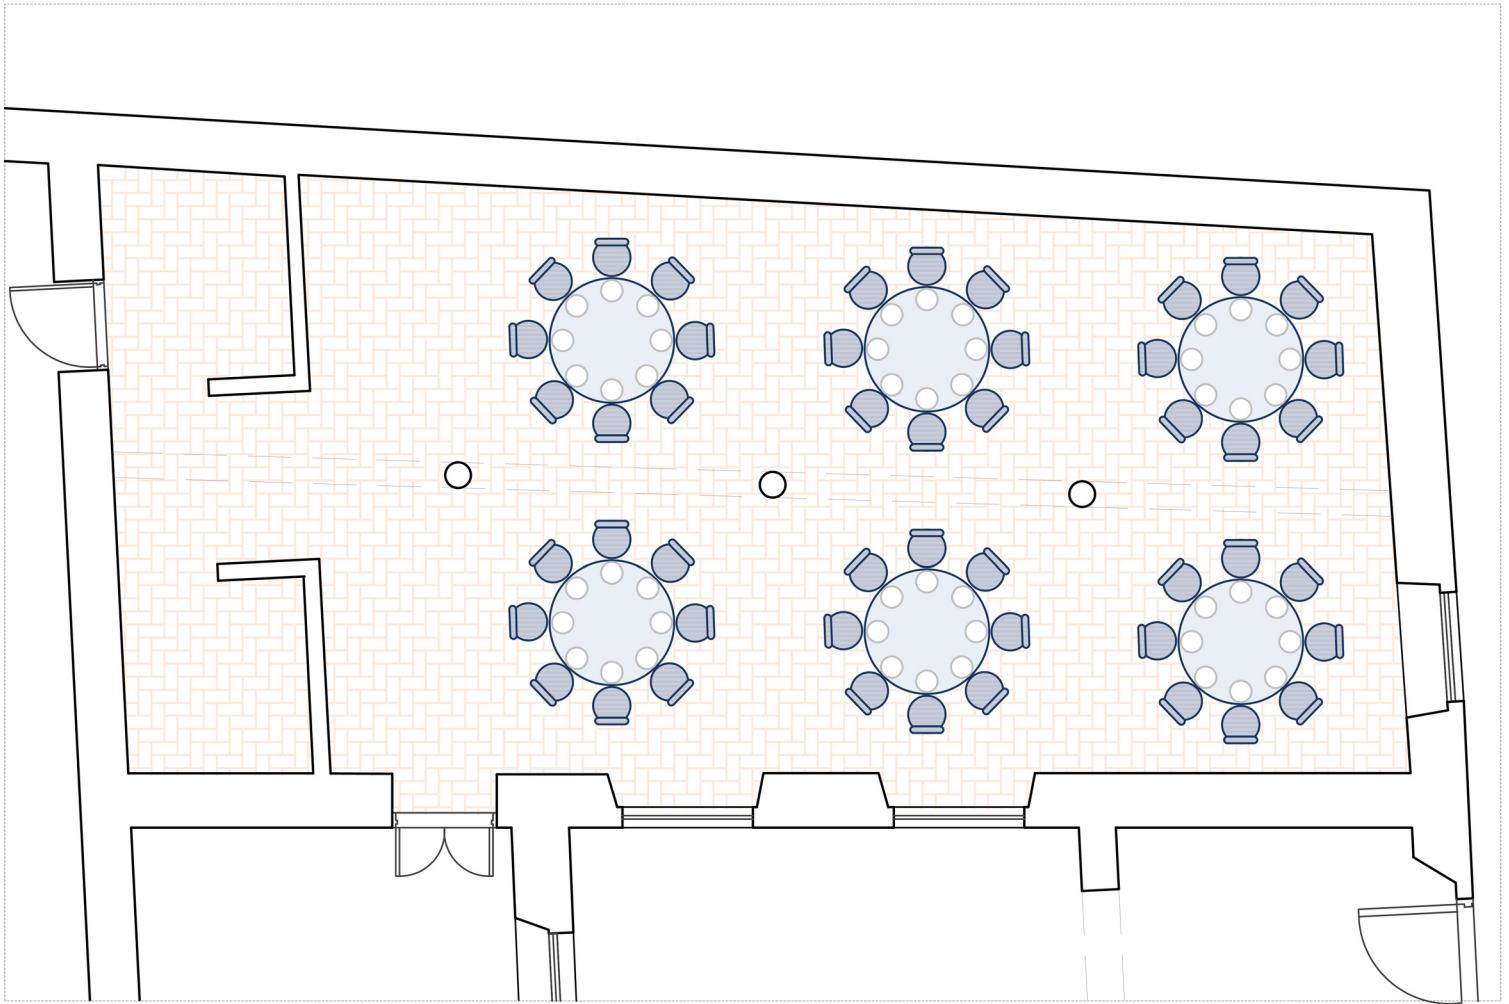

6 tables of 150cm of 8 pax

Surface Area

Length - Width - Height

Door

Day light

Covered

Air Conditioned

83,2 m2

12,5 x 7 x 4

1,20 x 2,20m

Yes

Yes

Yes