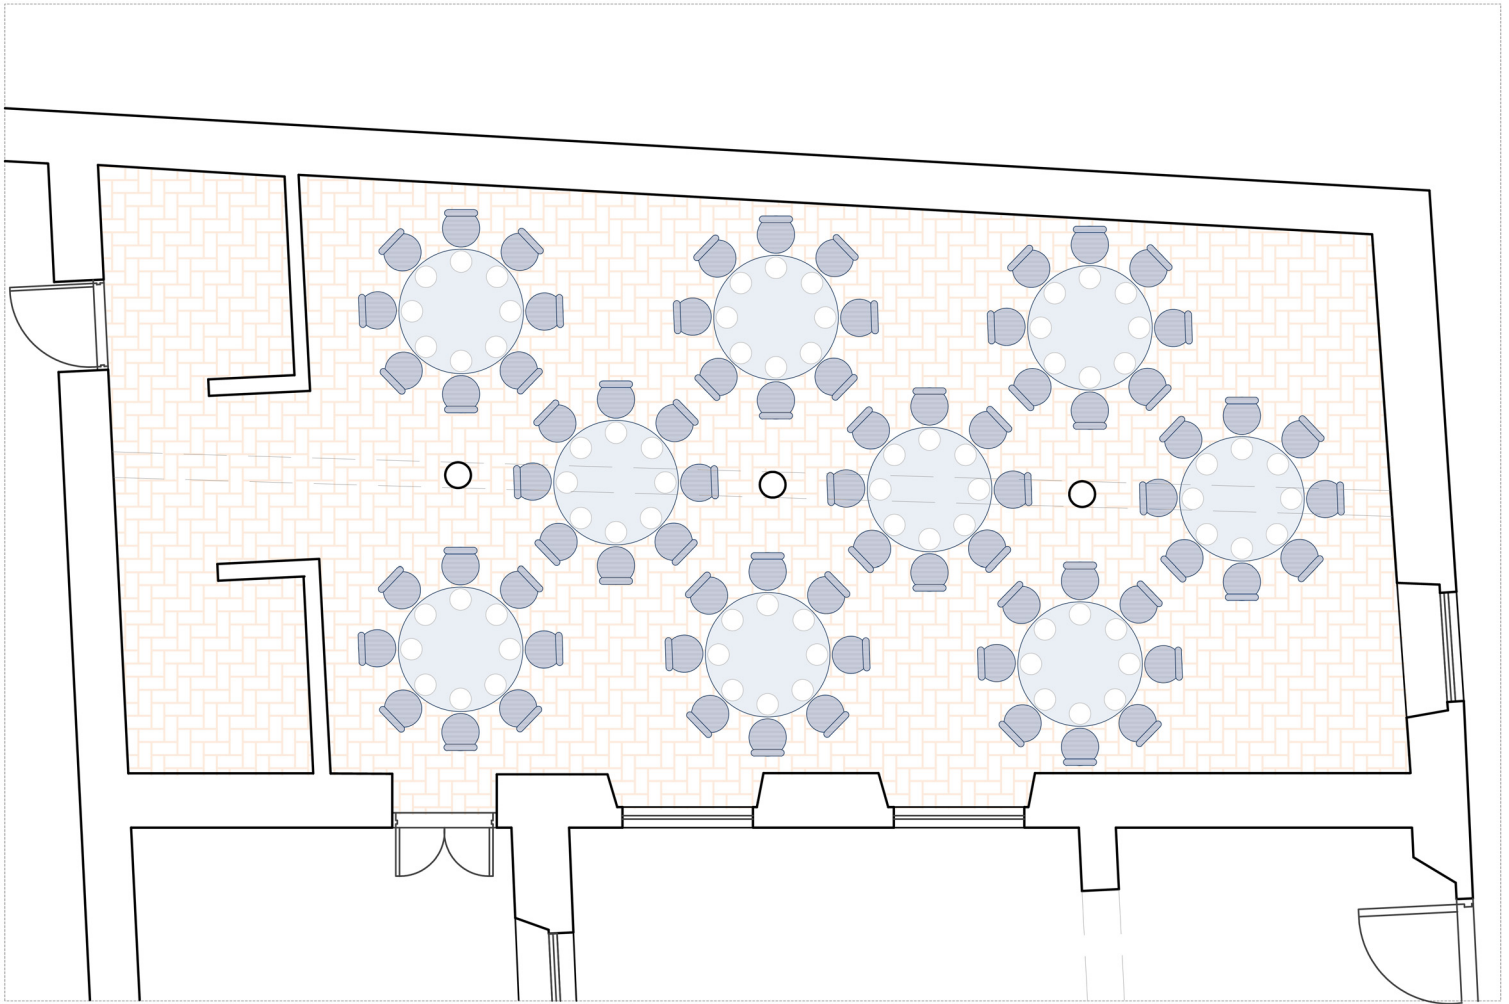

9 tables of 150cm of 8 pax

Surface Area

Length - Width - Height

Door

Day light

Covered

Air Conditioned

83,2 m2

12,5 x 7 x 4

1,20 x 2,20m

Yes

Yes

Yes