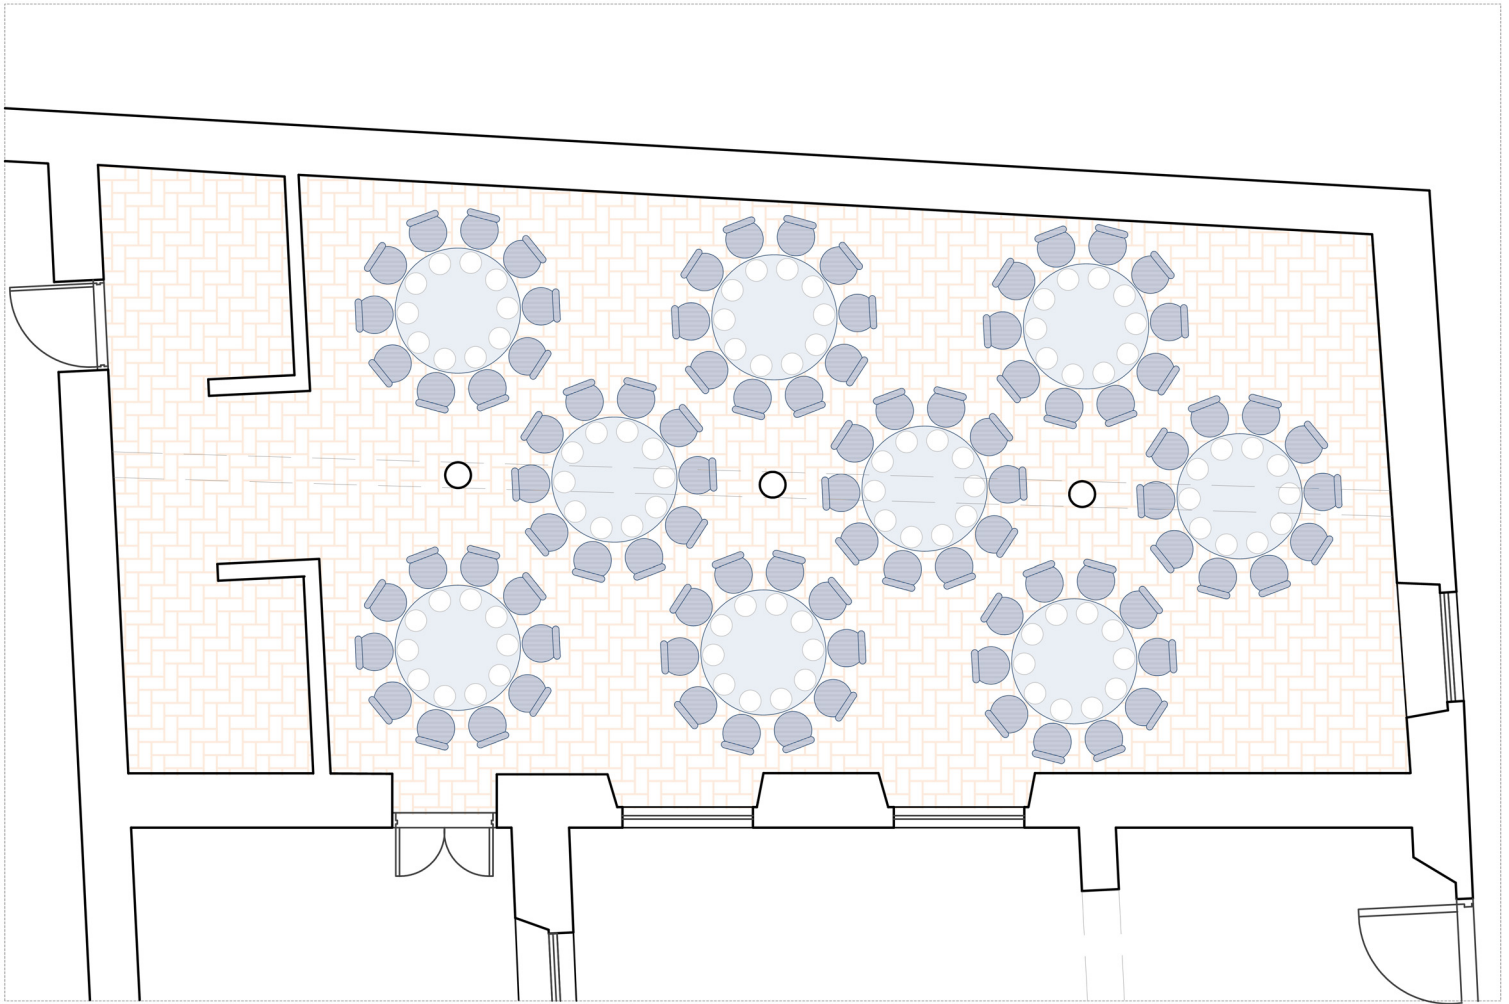

9 tables of 150cm of 10 pax

Surface Area

Length - Width - Height

Door

Day light

Covered

Air Conditioned

83,2 m2

12,5 x 7 x 4

1,20 x 2,20m

Yes

Yes

Yes