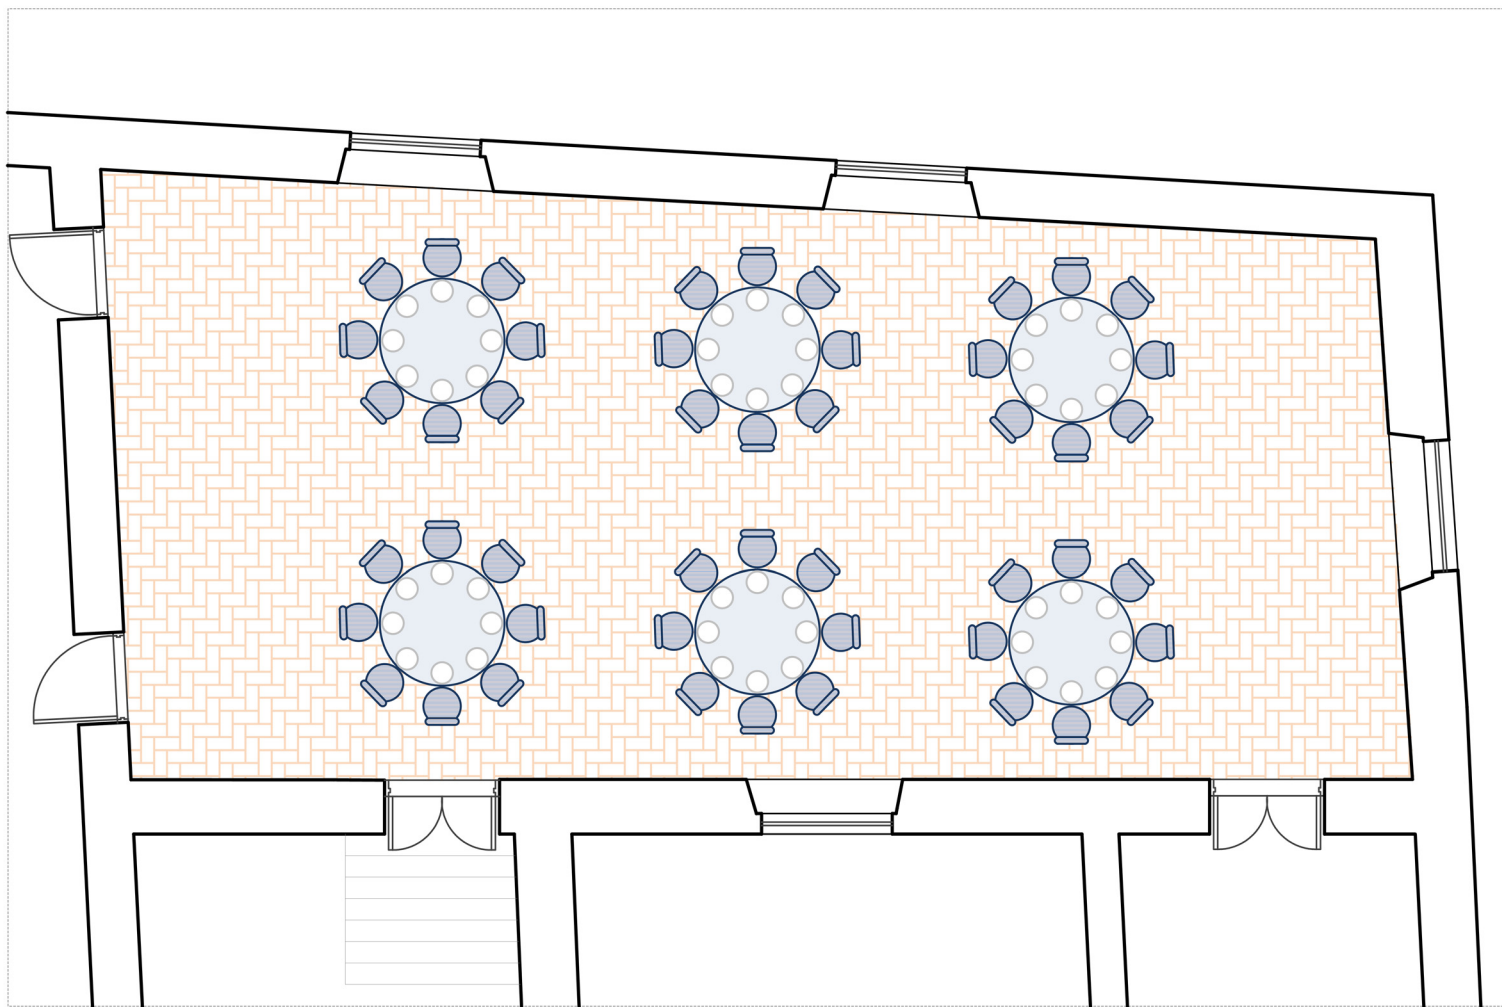

6 tables of 150cm of 8 pax

Surface Area

Length - Width - Height

Door

Day light

Covered

Air Conditioned

99,6 m2

14,9 x 3,80 x4

1,50 x 2,20m

Yes

Yes

Yes