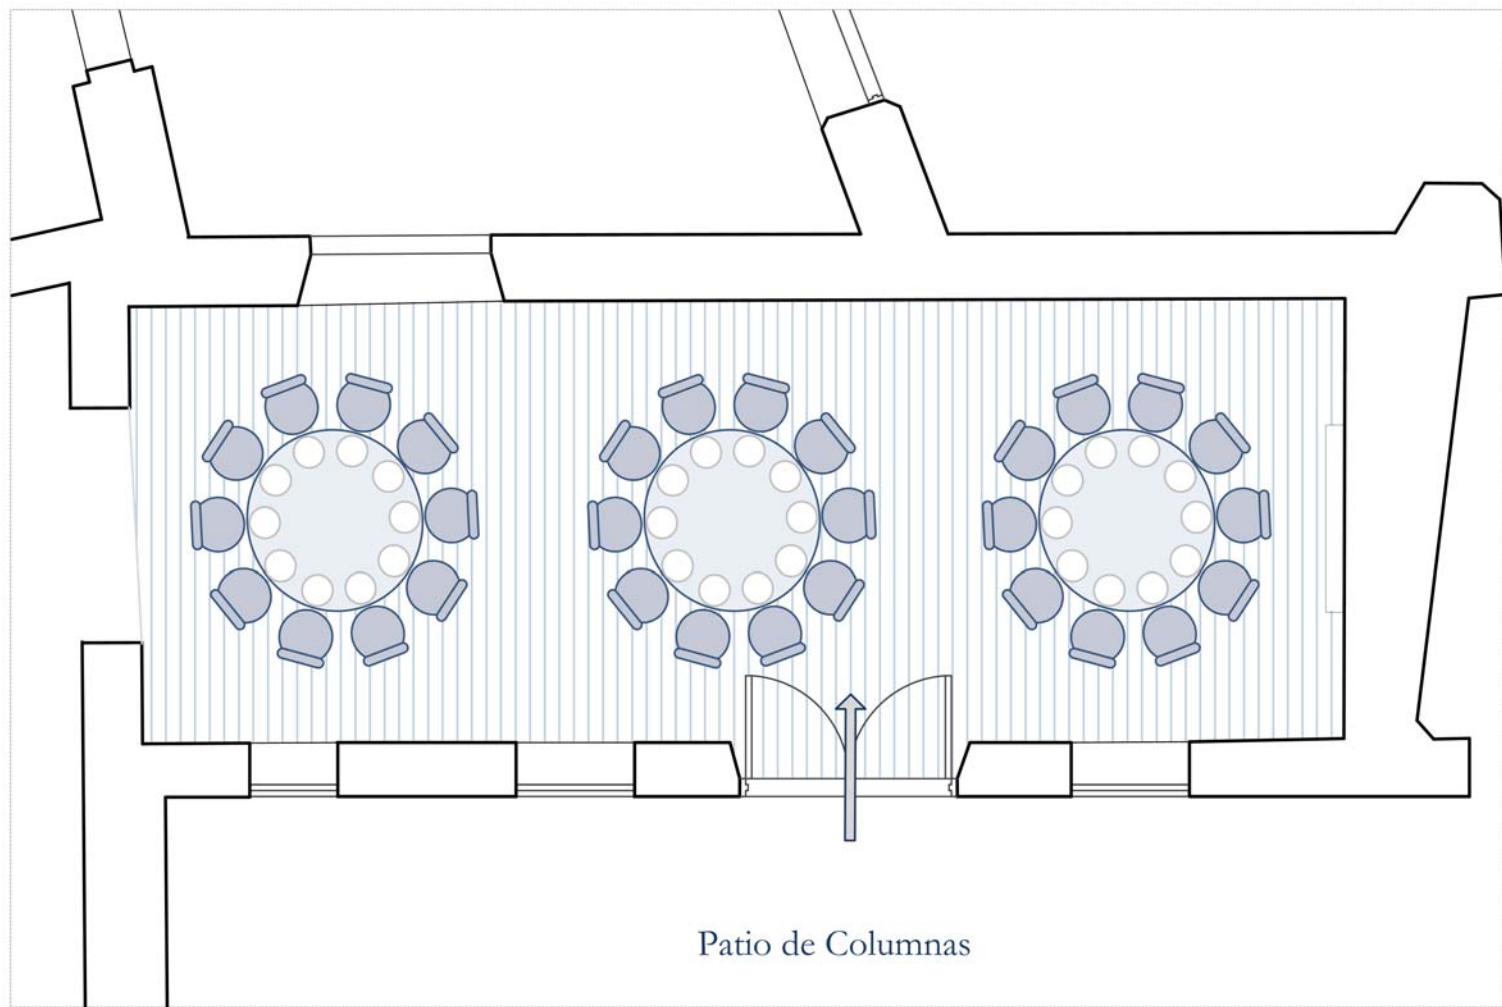

3 tables of 150cm of 10 pax

Surface Area

Length - Width - Height

Door

Day light

Covered

Air Conditioned

34 m2

9,7x3,5x4

1,50 x 2,20m

Yes

Yes

Yes